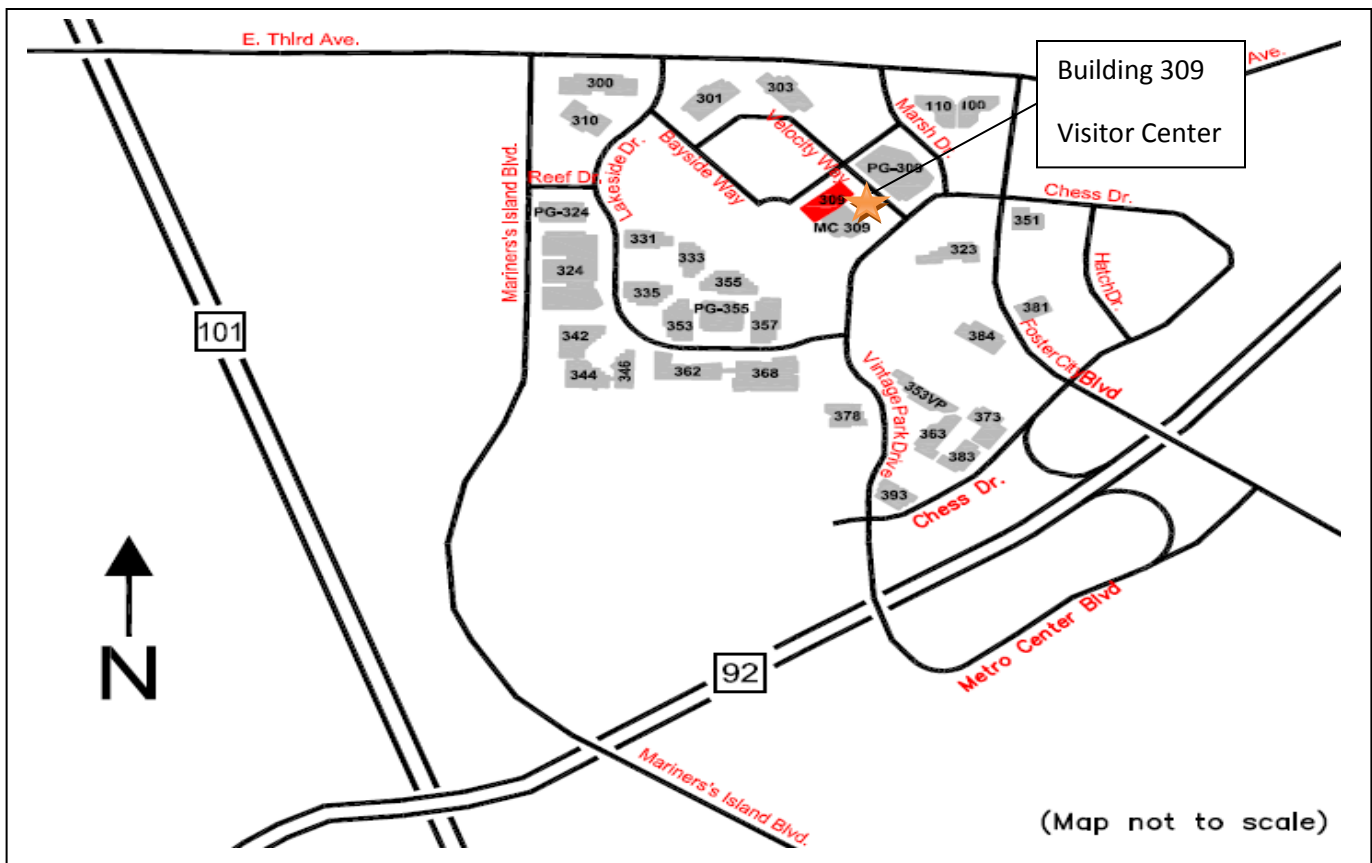

GILEAD

DIRECTIONS

309 Velocity Way, Foster City, CA 94404

From 101 South (San Francisco/SFO)

Take the **3rd Avenue** exit going East (3rd Avenue becomes J. Hart Clinton Drive). Turn right onto **Lakeside Drive**. Turn left onto **Bayside Way**. Turn right onto **Velocity Way**.

From 101 North (San Jose/Palo Alto)

Take 92 East toward Hayward/San Mateo Bridge. Take the **Foster City Boulevard** exit (note: the Foster City Boulevard turn is the last exit before the San Mateo Bridge, so be careful not to miss the exit). Turn right onto **Metro Center Boulevard**. Turn right onto **Vintage Park Drive**. Turn left onto **Velocity Way**.

From 92 westbound

Take the **Foster City Boulevard** exit. Turn left onto **Chess Drive**. Turn right onto **Vintage Park Drive**. Turn left on **Velocity Way**.

Site Map

Visitor Parking 309 Velocity Way, Foster City, CA 94404

Visitor Parking

Although we have designated parking for visitors, guests can park in any free space or the adjacent parking garage. Please refer to map below for assistance.

GILEAD